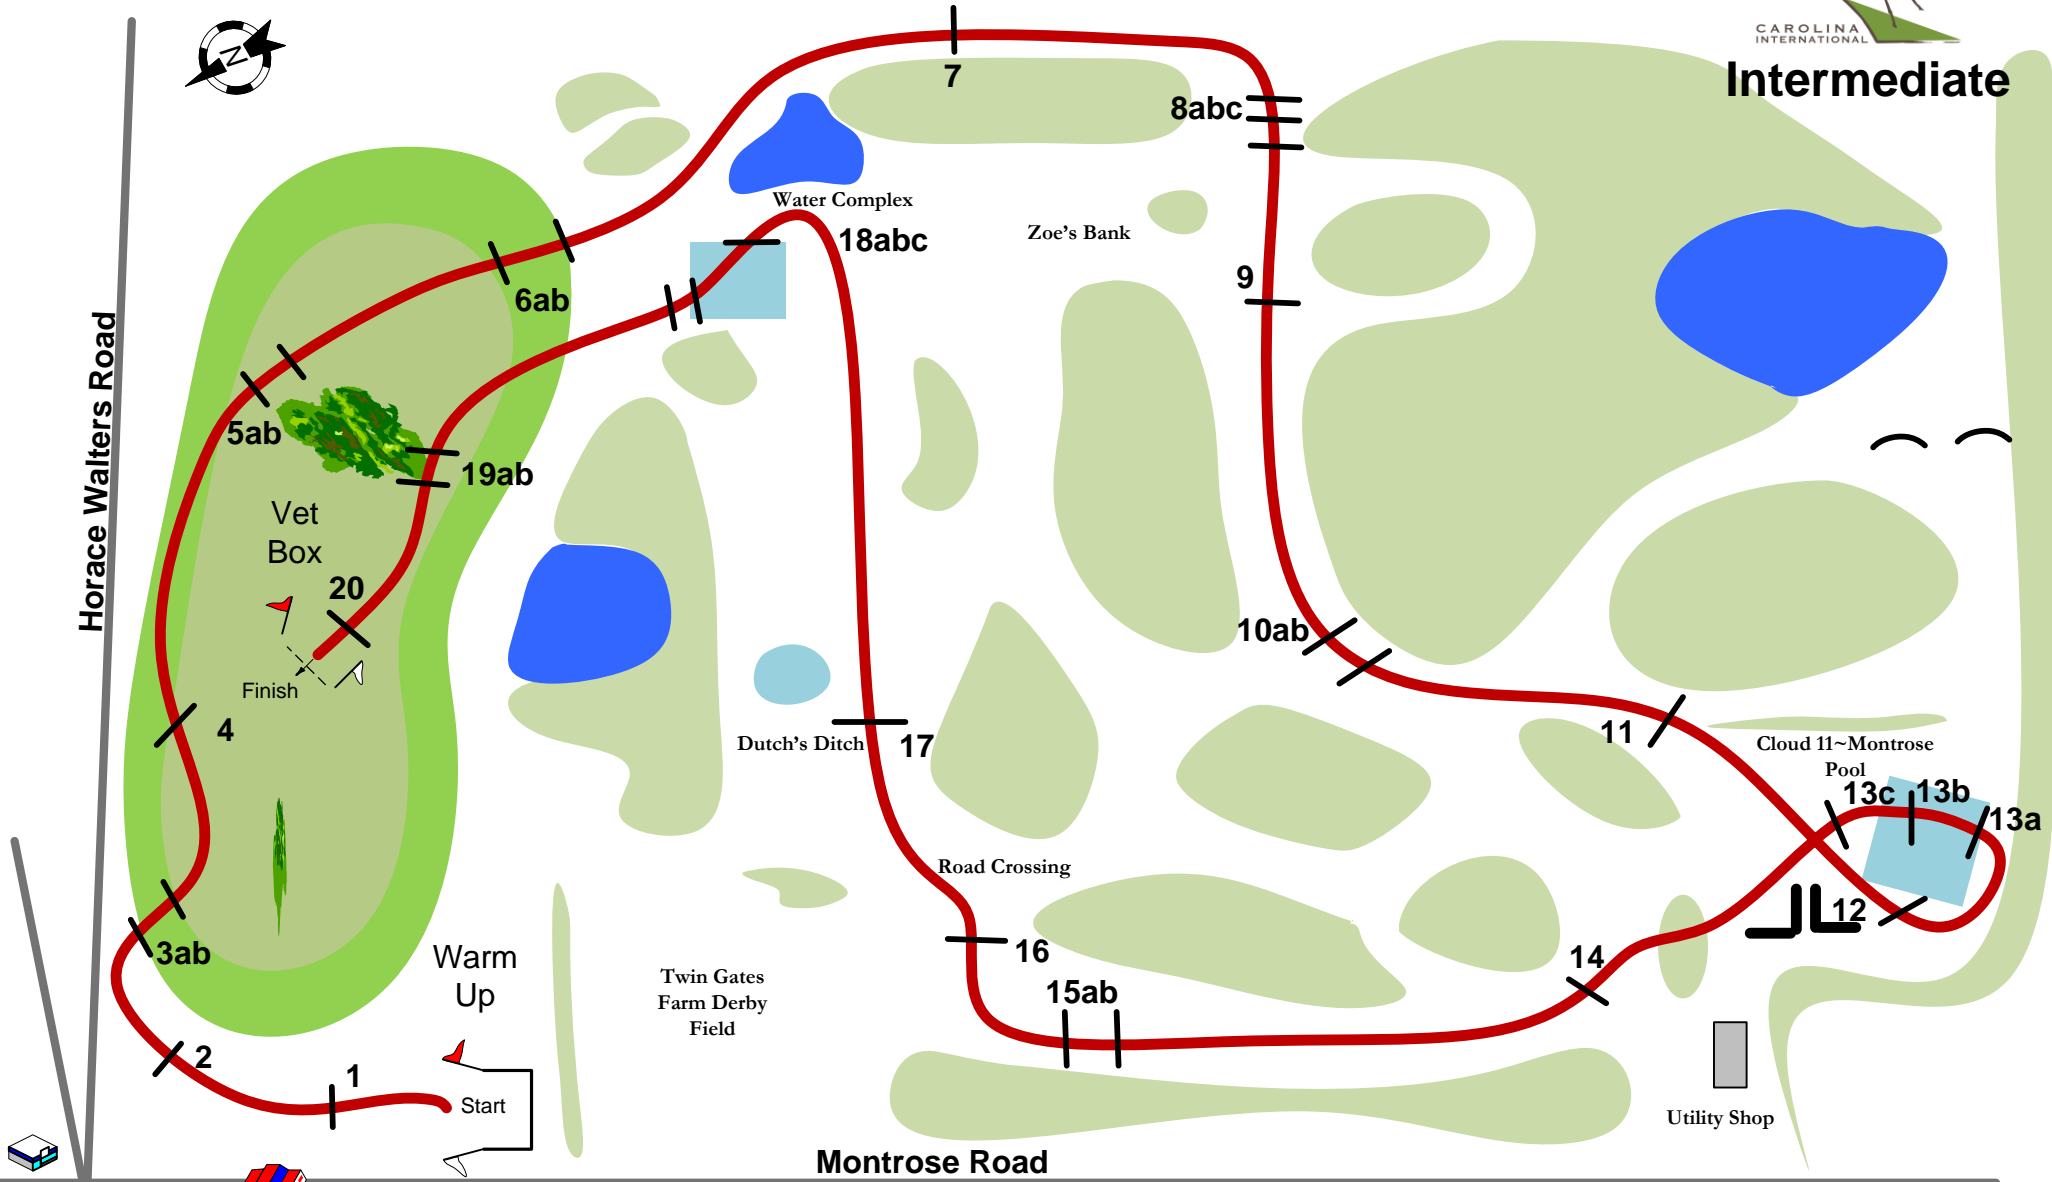

# Cloud 11~Gavilan North LLC Carolina International - 2019

Intermediate

Calloway Road  
Five Points

- |   |   |  |   |
|---|---|--|---|
| <b>1</b> Knowlbrook Farms Welcome to Carolina International | <b>8abc</b> Breezeway and Friendship Complex      | <b>14</b> Seminole Feed Farmyard               | <b>19ab</b> The Land Rover Tobacco Barn Complex |
| <b>2</b> The Kingfisher Park Guard House                    | <b>9</b> Osphos Cordwood                          | <b>15ab</b> Setters' Run                       | <b>20</b> Southeast Farm Finale                 |
| <b>3ab</b> Kraft Horse Walkers Lane                         | <b>10ab</b> Horsepower Technologies Log to Corner | <b>16</b> The MLB                              |   |
| <b>4</b> Ramble On  | <b>11</b> Kantorowski's Gate                      | <b>17</b> The Pyne Family Trakehner            |   |
| <b>5ab</b> The Atwood Mounds                                | <b>12</b> Rail Off Mound                          | <b>18a</b> The Lumbee River Chincoteague Water |   |
| <b>6ab</b> The Spindletop Farm Hurdles                      | <b>13abc</b> Cloud 11 Montrose Pool Aquarium      | <b>18bc</b> Farm Use Rail                      |   |
| <b>7</b> The Winter Book Farm Kennel                        |   |  |   |

Distance: 3570 meters  
Speed: 550 ppm  
Optimum Time: 6:30  
Time Limit: 13:00