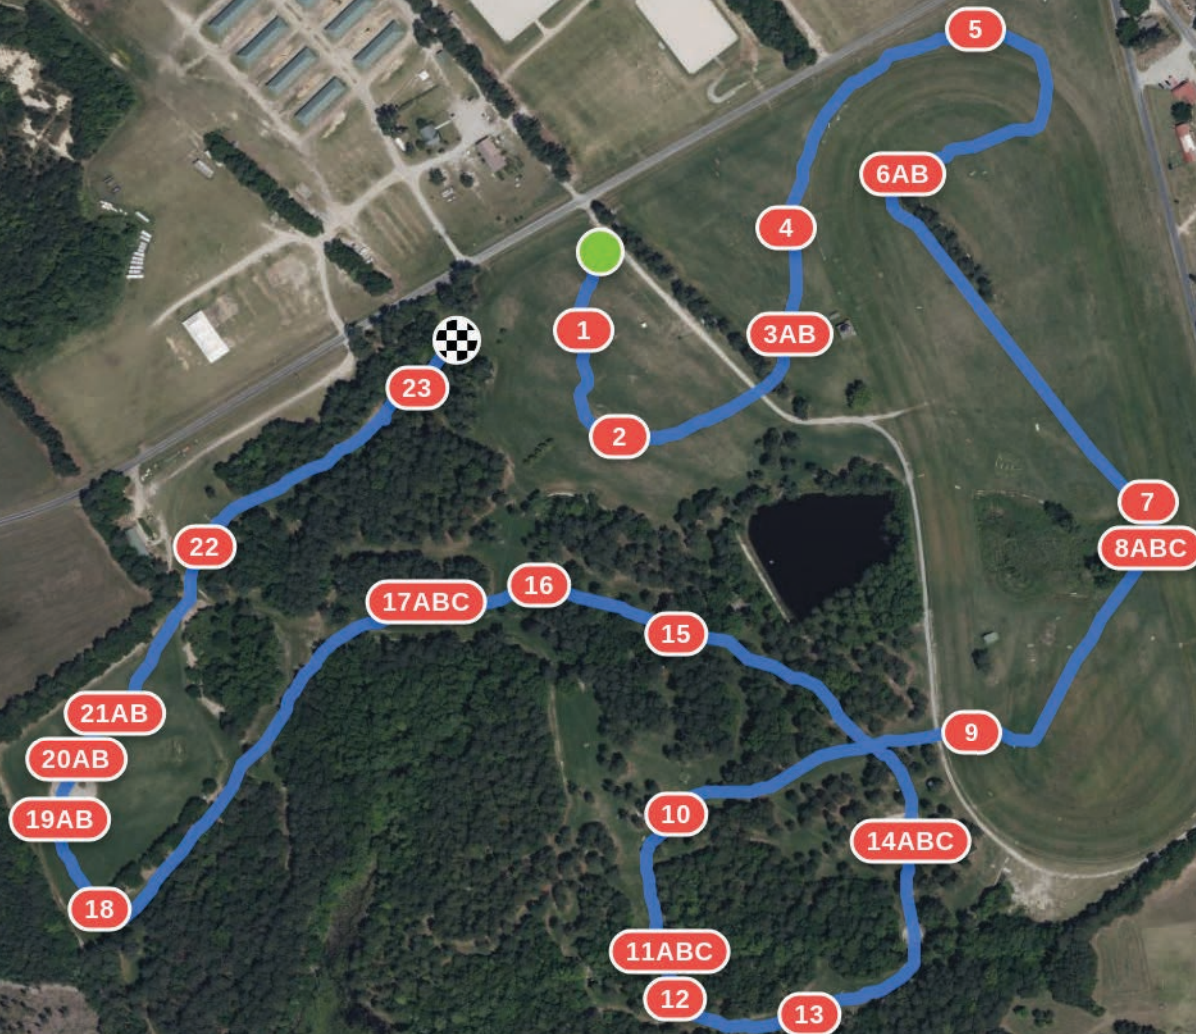

Setters Run Farm Carolina International 4*

Efforts: 35

Opt. Time: 6m 28s

Distance: 3685 m

Time Limit: 12m 56s

Speed: 570 m/min

- 1 Produce stand
- 2 New oxer
- 3AB Arena combo
- 4 Red Spread
- 5 Arch table
- 6AB Roll top and brush corner
- 7 Race track rail
- 8ABC Race track rails to skinny brush
- 9 Home of the brave
- 10 Keyhole
- 11ABC Coffin rails ditch and rail (use 2* triple bar as BF alt to C)
- 12 Brush
- 13 Yellow table
- 14ABC Lighthouse
- 15 Dutch's brushes
- 16 Feeder
- 17ABC Normandy bank and palisade (BF FOR B)
- 18 Ditch wall
- 19AB Pegasus and roll
- 20AB Gap to brush shoulder
- 21AB Trakhener and drop
- 22 Gate
- 23 Last stand